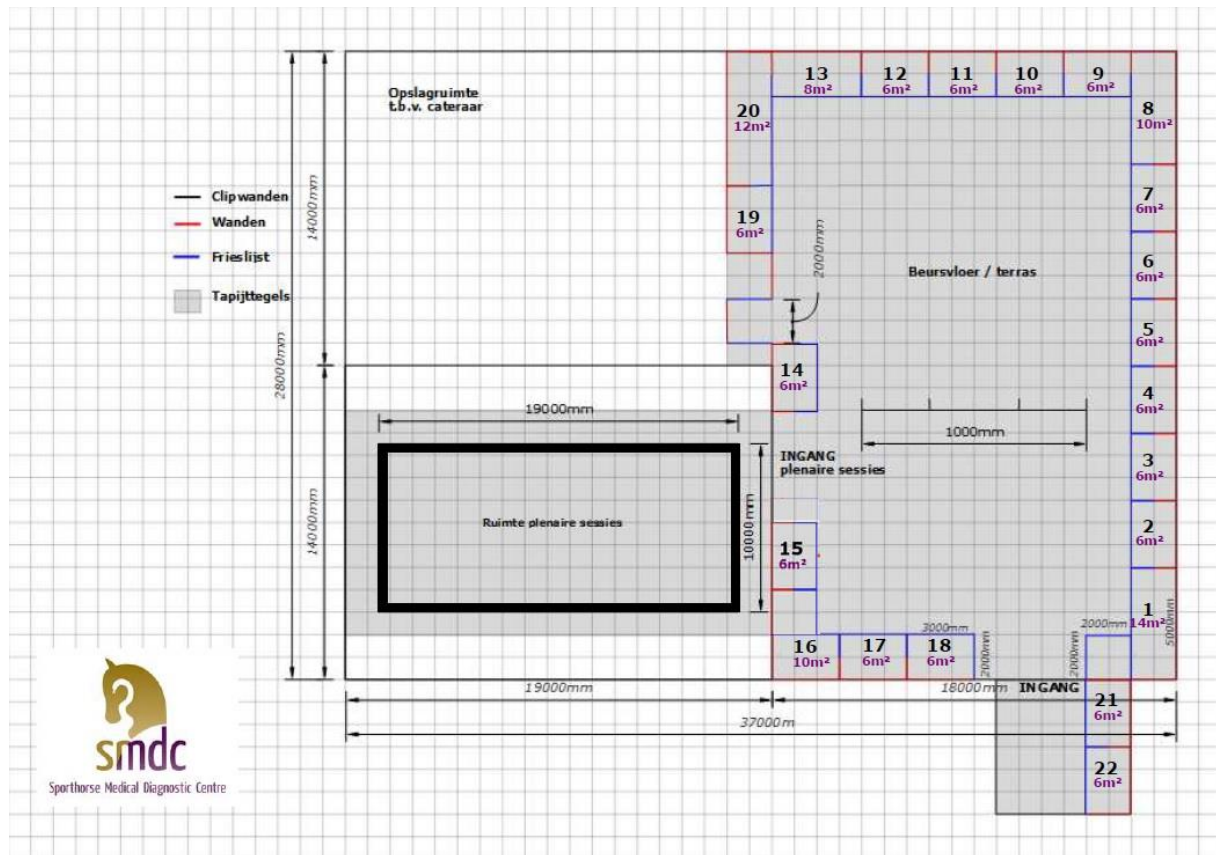

European ISELP Module

Neck and back

September 5th - 7th 2019

SITE MAP SPONSORS