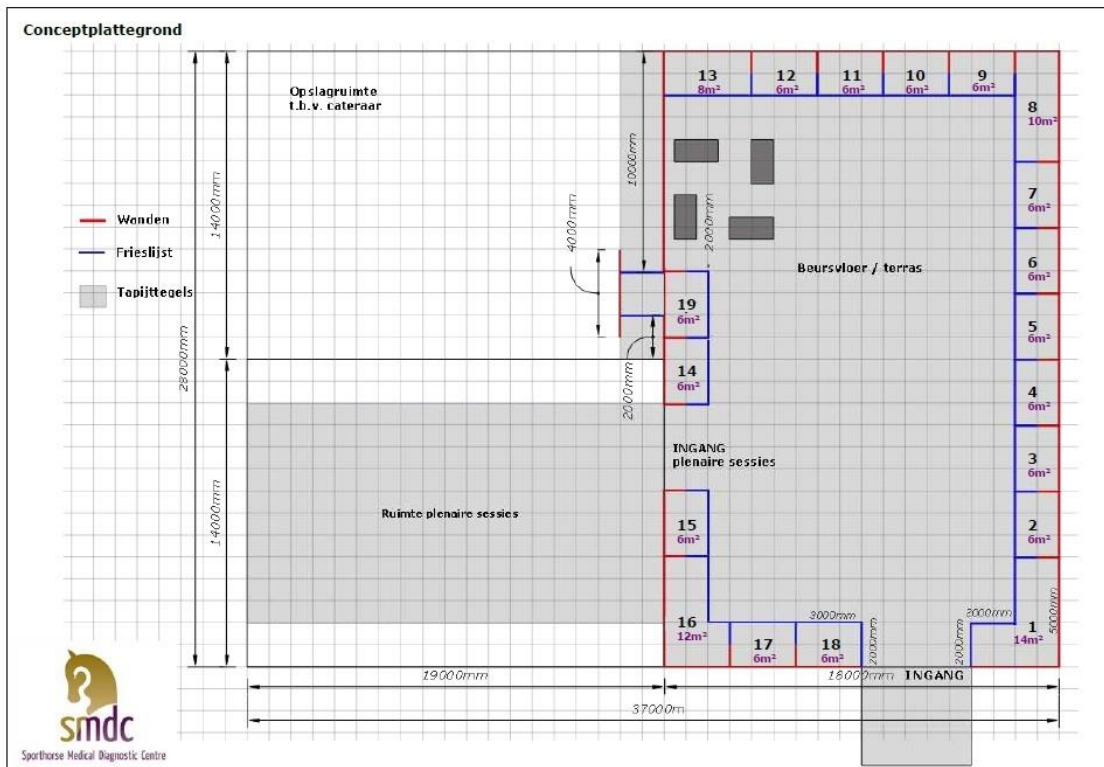

SITE MAP SPONSORS